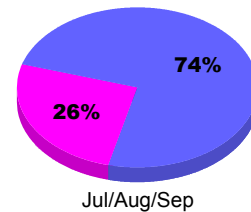

Gender Comparison 2012-2013

Jul/Aug/Sep

Legend: Male (Blue), Female (Magenta)